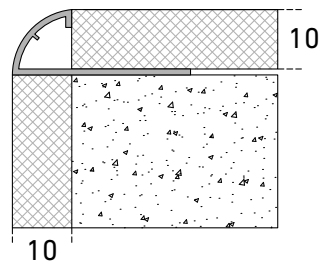

- 1 Trim for walls
- 2 Highly durable
- 3 Easy to install

Standard version	Height h [mm]	Visible Width vw [mm]	Standard Length l [meter]
MTRWA-8	8	3	2.7
MTRWA-10	10	3	2.7
MTRWA-12.5	12.5	3	2.7

Material Options

- Extruded Aluminum

Finish Options

- Colored anodized
- Powder coat

Round Shape

MTRWA-8

MTRWA-10

MTRWA-12.5

Standard color range