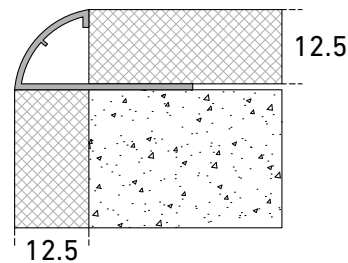

- 1 Trim for walls
- 2 Highly durable
- 3 Easy to install

Standard version	Height h [mm]	Visible Width vw [mm]	Standard Length l [meter]
MTRWA-8	8	3	2.7
MTRWA-10	10	3	2.7
MTRWA-12.5	12.5	3	2.7

Material Options

- Extruded Aluminum

Finish Options

- Colored anodized
- Powder coat

Round Shape

MTRWA-8

MTRWA-10

MTRWA-12.5

Standard color range