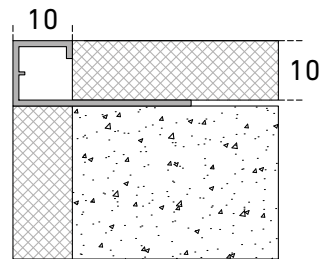

- 1 Trim for walls
- 2 Highly durable
- 3 Easy to install

Standard version	Height h [mm]	Visible Width vw [mm]	Standard Length l [meter]
MTSWA-8	8	8	2.7
MTSWA-10	10	10	2.7
MTSWA-12.5	12.5	12.5	2.7

Material Options

- Extruded Aluminum

Finish Options

- Colored anodized
- Powder coat

Square Shape

MTSWA-8

MTSWA-10

MTSWA-12.5

Standard color range