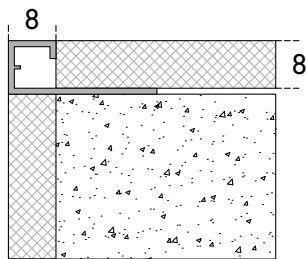

- 1 Trim for walls
- 2 Highly durable
- 3 Easy to install

Standard version	Height h [mm]	Visible Width vw [mm]	Standard Length l [meter]
MTSWA-8	8	8	2.7
MTSWA-10	10	10	2.7
MTSWA-12.5	12.5	12.5	2.7

Material Options

- Extruded Aluminum

Finish Options

- Colored anodized
- Powder coat

Square Shape

MTSWA-8

MTSWA-10

MTSWA-12.5

Standard color range