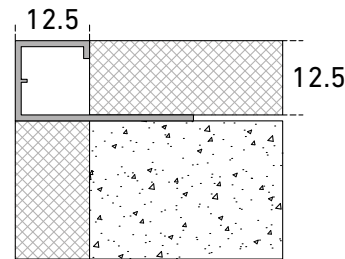

- 1 Trim for walls
- 2 Highly durable
- 3 Easy to install

Standard version	Height h [mm]	Visible Width vw [mm]	Standard Length l [meter]
MTSWA-8	8	8	2.7
MTSWA-10	10	10	2.7
MTSWA-12.5	12.5	12.5	2.7

Material Options

- Extruded Aluminum

Finish Options

- Colored anodized
- Powder coat

Square Shape

MTSWA-8

MTSWA-10

MTSWA-12.5

Standard color range