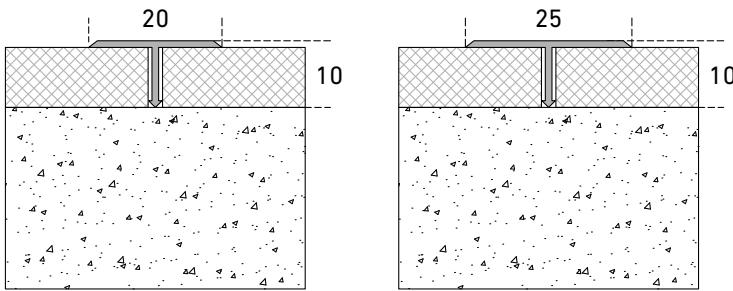

- 1 Trim for floors
- 2 Highly durable
- 3 Easy to install

Standard version	Height h [mm]	Visible Width vw [mm]	Standard Length l [meter]
MTTFA-20-10	10	20	2.7
MTTFA-25-10	10	25	2.7

Material Options

- Extruded Aluminum

Finish Options

- Colored anodized
- Powder coat

T Shape

MTTFA-20-10

MTTFA-25-10

Standard color range

Actual finish might vary from the illustration. If required, colour sample will be provided for approval.