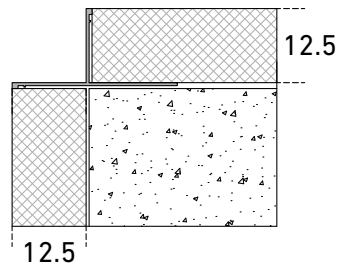

MTVWA-12.5