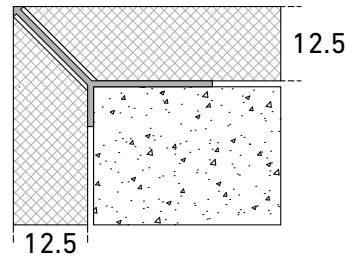

- 1 Trim for walls
- 2 Highly durable
- 3 Easy to install

Standard version	Height h [mm]	Standard Length l [meter]
MTYWA-8	8	2.7
MTYWA-10	10	2.7
MTYWA-12.5	12.5	2.7

Material Options

- Extruded Aluminum

Finish Options

- Colored anodized
- Powder coat

Y Shape

MTYWA-8

MTYWA-10

MTYWA-12.5

Standard color range

Actual finish might vary from the illustration. If required, colour sample will be provided for approval.