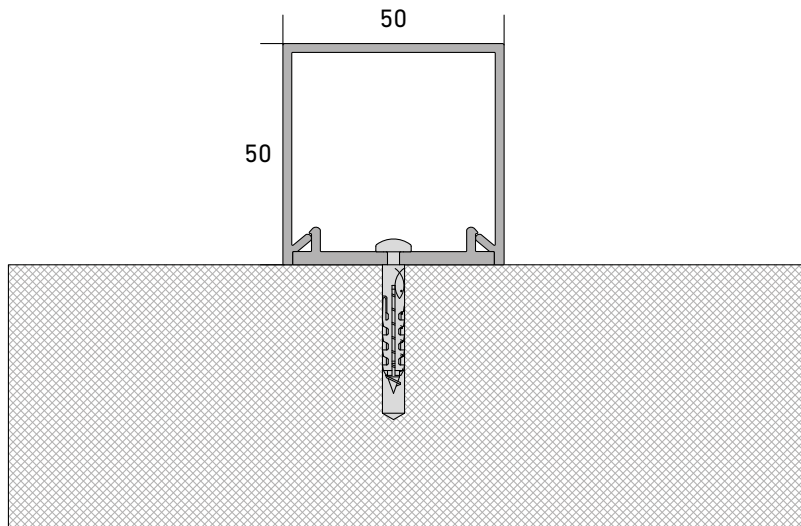

Box Shape

MTBWA-50-50

Standard color range

- Matt Silver
- Polished Silver
- Champ Brush
- Bronze Matt
- Bronze Matt
- Matt Black
- Polish Bronze
- Polish Gold
- Matt Gold

Actual finish might vary from the illustration. If required, colour sample will be provided for approval.