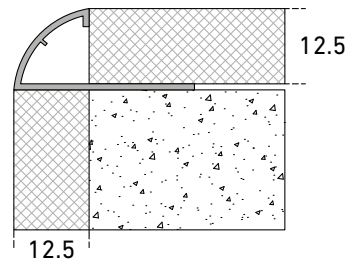

MTRWP-12.5

Standard color range

M Black - 1101	M Grey - 1301	M Grey - 2302	M Grey - 5365	M Grey - 5305
M Grey - 9369	M White - 2512	M Grey - 6366	M Beige - 1971	M Beige - 5975
M Beige - 6954	M Beige - 11011	M Beige - 1901		

Actual finish might vary from the illustration. If required, colour sample will be provided for approval.