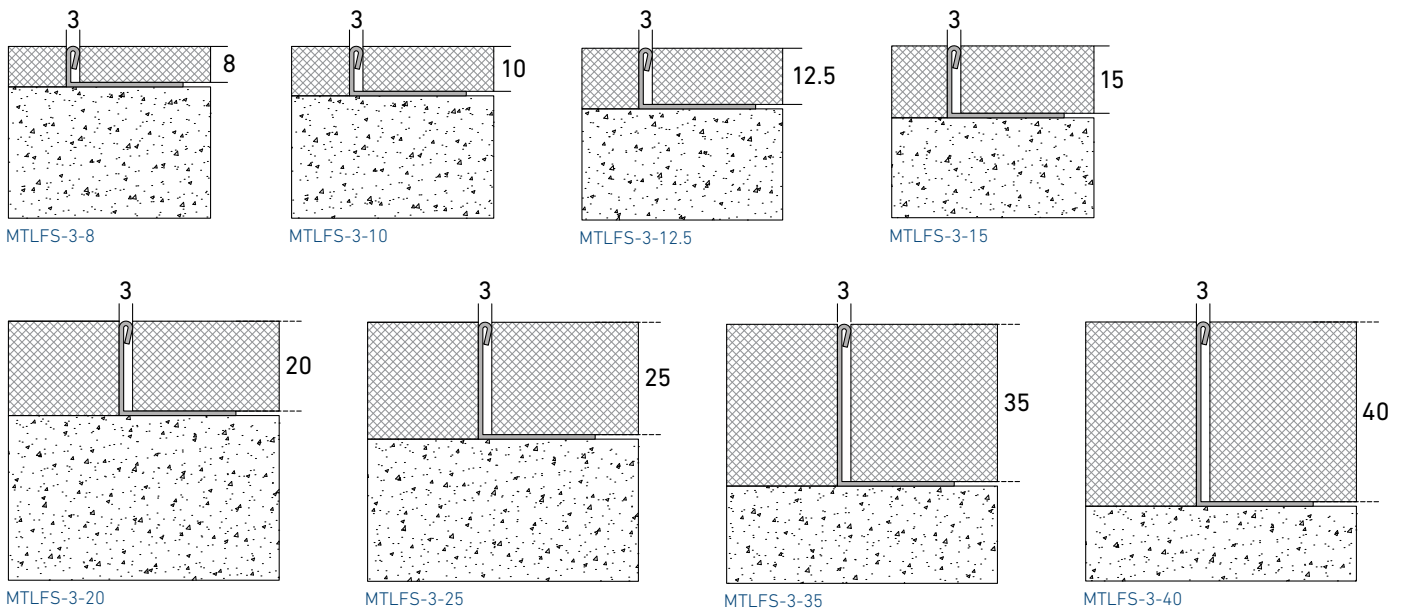

- 1 Trim for floors
- 2 Available in Stainless Steel 304, 316 and 316L finishes
- 3 Easy to install

Standard version	Height h [mm]	Visible Width vw [mm]	Standard Length l [meter]
MTLFS-3-8	8	3	2.7
MTLFS-3-10	10	3	2.7
MTLFS-3-12.5	12.5	3	2.7
MTLFS-3-15	15	3	2.7
MTLFS-3-20	20	3	2.7
MTLFS-3-25	25	3	2.7
MTLFS-3-35	35	3	2.7
MTLFS-3-40	40	3	2.7

L Shape

Standard color range

- Bronze
- Rose Gold
- Champagne Gold

Actual finish might vary from the illustration. If required, colour sample will be provided for approval.