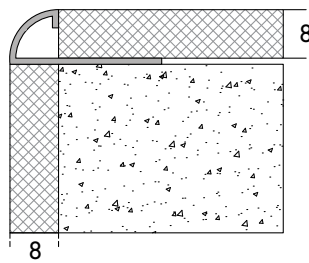

Round Shape

MTRWS-8