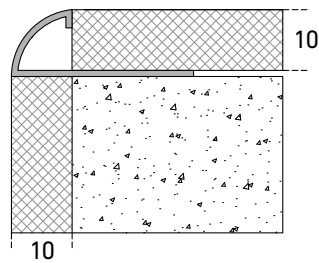

- 1 Trim for walls
- 2 Available in Stainless Steel 304, 316 and 316L finishes
- 3 Easy to install

Standard version	Height h [mm]	Visible Width vw [mm]	Standard Length l [meter]
MTRWS-8	8	8	2.7
MTRWS-10	10	10	2.7
MTRWS-12	12	12.5	2.7

Material Options

- Stainless Steel 304 Brushed Finished
- Stainless Steel 304 Mirrored Finished
- Stainless Steel 316 Brushed Finished
- Stainless Steel 316 Mirrored Finished

Round Shape

MTRWS-10

Standard color range

Bronze
 Rose Gold
 Champagne Gold

Actual finish might vary from the illustration. If required, colour sample will be provided for approval.