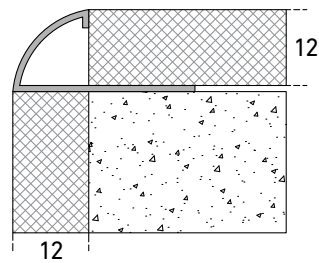

- 1 Trim for walls
- 2 Available in Stainless Steel 304, 316 and 316L finishes
- 3 Easy to install

| Standard version | Height h [mm] | Visible Width vw [mm] | Standard Length l [meter] |
|------------------|---------------|-----------------------|---------------------------|
| MTRWS-8 | 8 | 8 | 2.7 |
| MTRWS-10 | 10 | 10 | 2.7 |
| MTRWS-12 | 12 | 12.5 | 2.7 |

Material Options

- Stainless Steel 304 Brushed Finished
- Stainless Steel 304 Mirrored Finished
- Stainless Steel 316 Brushed Finished
- Stainless Steel 316 Mirrored Finished

Round Shape

MTRWS-8

MTRWS-10

MTRWS-12