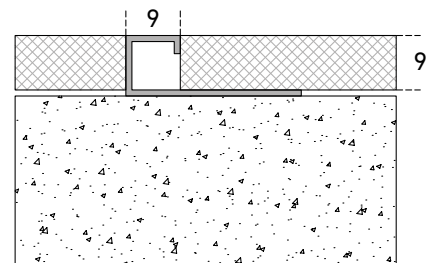

- 1 Trim for floors
- 2 Available in Stainless Steel 304, 316 and 316L finishes
- 3 Easy to install

Standard version	Height h [mm]	Visible Width vw [mm]	Standard Length l [meter]
MTSFS-7	7	7	2.7
MTSFS-8	8	8	2.7
MTSFS-9	9	9	2.7
MTSFS-10	10	10	2.7
MTSFS-12.5	12.5	12.5	2.7

Material Options

- Stainless Steel 304 Brushed Finished
- Stainless Steel 304 Mirrored Finished
- Stainless Steel 316 Brushed Finished
- Stainless Steel 316 Mirrored Finished
- Stainless Steel 316L Brushed Finished
- Stainless Steel 316L Mirrored Finished

Square Shape

MTSFS-9

Standard color range

- Bronze
- Rose Gold
- Champagne Gold

Actual finish might vary from the illustration. If required, colour sample will be provided for approval.