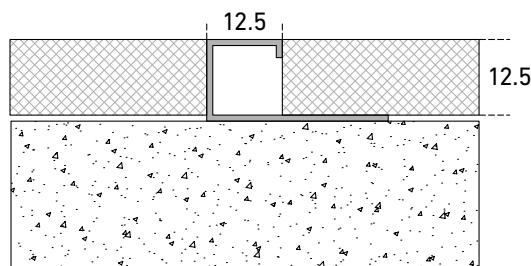

- 1 Trim for floors
- 2 Available in Stainless Steel 304, 316 and 316L finishes
- 3 Easy to install

Standard version	Height h [mm]	Visible Width vw [mm]	Standard Length l [meter]
MTSFS-7	7	7	2.7
MTSFS-8	8	8	2.7
MTSFS-9	9	9	2.7
MTSFS-10	10	10	2.7
MTSFS-12.5	12.5	12.5	2.7

### Square Shape

MTSFS-7

MTSFS-8

MTSFS-9

MTSFS-10

MTSFS-12.5