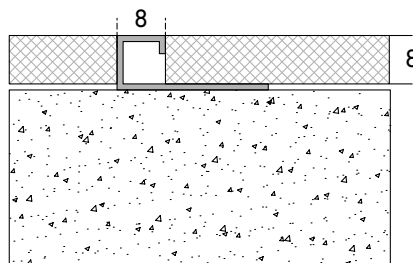

- 1 Trim for floors
- 2 Available in Stainless Steel 304, 316 and 316L finishes
- 3 Easy to install

Standard version	Height h [mm]	Visible Width vw [mm]	Standard Length l [meter]
MTSFS-7	7	7	2.7
MTSFS-8	8	8	2.7
MTSFS-9	9	9	2.7
MTSFS-10	10	10	2.7
MTSFS-12.5	12.5	12.5	2.7

Material Options

- Stainless Steel 304 Brushed Finished
- Stainless Steel 304 Mirrored Finished
- Stainless Steel 316 Brushed Finished
- Stainless Steel 316 Mirrored Finished
- Stainless Steel 316L Brushed Finished
- Stainless Steel 316L Mirrored Finished

Square Shape

MTSFS-8

Standard color range

- Bronze
- Rose Gold
- Champagne Gold

Actual finish might vary from the illustration. If required, colour sample will be provided for approval.