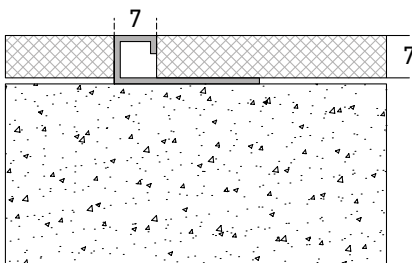

Square Shape

MTSFS-7