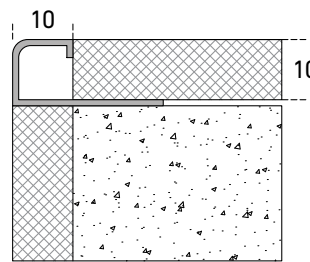

- 1 Trim for walls
- 2 Available in Stainless Steel 304, 316 and 316L finishes
- 3 Easy to install

Standard version	Height h [mm]	Visible Width vw [mm]	Standard Length l [meter]
MTQWS-8-8	8	8	2.7
MTQWS-10-10	10	10	2.7
MTQWS-12.5-12.5	12.5	12.5	2.7

Material Options

- Stainless Steel 304 Brushed Finished
- Stainless Steel 304 Mirrored Finished
- Stainless Steel 316 Brushed Finished
- Stainless Steel 316 Mirrored Finished

Quart Shape

MTQWS-8-8

MTQWS-10-10