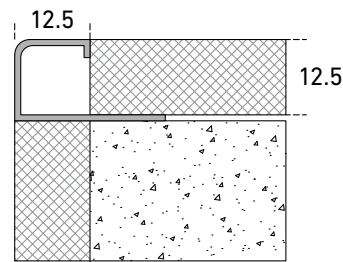

- 1 Trim for walls
- 2 Available in Stainless Steel 304, 316 and 316L finishes
- 3 Easy to install

Standard version	Height h [mm]	Visible Width vw [mm]	Standard Length l [meter]
MTQWS-8-8	8	8	2.7
MTQWS-10-10	10	10	2.7
MTQWS-12.5-12.5	12.5	12.5	2.7

Material Options

- Stainless Steel 304 Brushed Finished
- Stainless Steel 304 Mirrored Finished
- Stainless Steel 316 Brushed Finished
- Stainless Steel 316 Mirrored Finished

Quart Shape

MTQWS-8-8

MTQWS-10-10