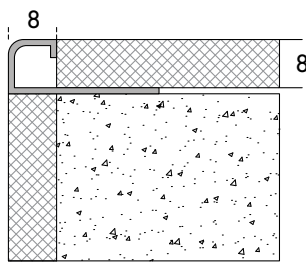

Quart Shape

MTQWS-8-8