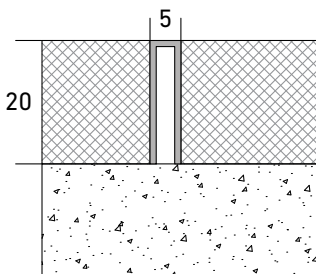

- 1 Trim for floors
- 2 Available in Stainless Steel 304, 316 and 316L finishes
- 3 Easy to install

Standard version	Height h [mm]	Visible Width vw [mm]	Standard Length l [meter]
MTUFS-5-8	8	5	2.7
MTUFS-5-10	10	5	2.7
MTUFS-5-12.5	12.5	5	2.7
MTUFS-5-15	15	5	2.7
MTUFS-5-20	20	5	2.7

### U Channel

MTUFS-5-8

MTUFS-5-10

MTUFS-5-12.5

MTUFS-5-15

MTUFS-5-20