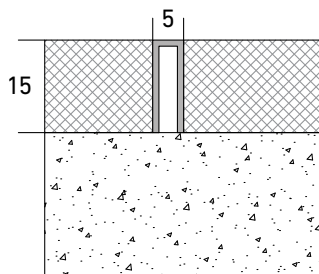

- 1 Trim for floors
- 2 Available in Stainless Steel 304, 316 and 316L finishes
- 3 Easy to install

Standard version	Height h [mm]	Visible Width vw [mm]	Standard Length l [meter]
MTUFS-5-8	8	5	2.7
MTUFS-5-10	10	5	2.7
MTUFS-5-12.5	12.5	5	2.7
MTUFS-5-15	15	5	2.7
MTUFS-5-20	20	5	2.7

### U Channel

MTUFS-5-8

MTUFS-5-10

MTUFS-5-12.5

MTUFS-5-15

MTUFS-5-20