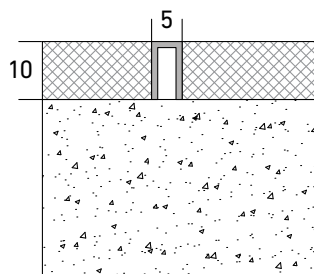

MTUFS-5-10