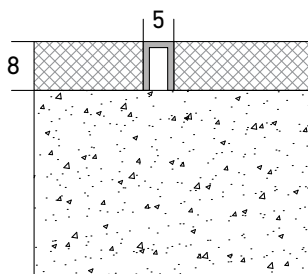

U Channel

MTUFS-5-8