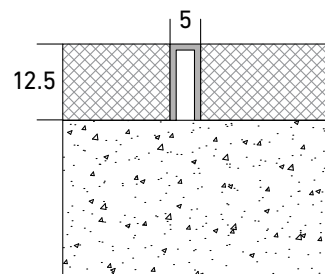

MTUFS-5-12.5