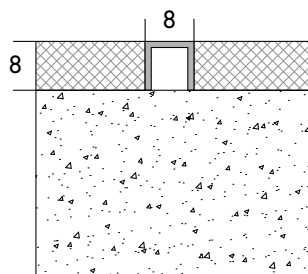

U Channel

MTUFS-8-8