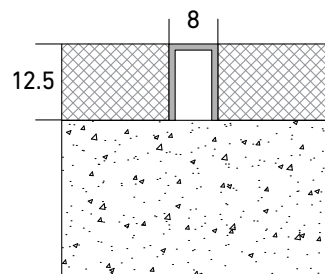

MTUFS-8-12.5