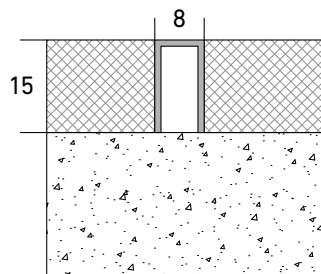

- 1 Trim for floors
- 2 Available in Stainless Steel 304, 316 and 316L finishes
- 3 Easy to install

Standard version	Height h [mm]	Visible Width vw [mm]	Standard Length l [meter]
MTUFS-8-8	8	8	2.7
MTUFS-8-10	10	8	2.7
MTUFS-8-12.5	12.5	8	2.7
MTUFS-8-15	15	8	2.7
MTUFS-8-20	20	8	2.7

U Channel

MTUFS-8-8

MTUFS-8-10

MTUFS-8-12.5

MTUFS-8-15

MTUFS-8-20

Standard color range

- Bronze
- Rose Gold
- Champagne Gold