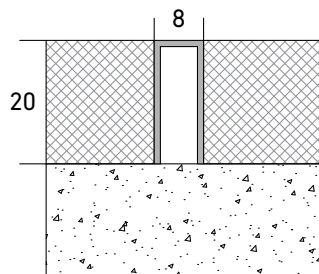

- 1 Trim for floors
- 2 Available in Stainless Steel 304, 316 and 316L finishes
- 3 Easy to install

Standard version	Height h [mm]	Visible Width vw [mm]	Standard Length l [meter]
MTUFS-8-8	8	8	2.7
MTUFS-8-10	10	8	2.7
MTUFS-8-12.5	12.5	8	2.7
MTUFS-8-15	15	8	2.7
MTUFS-8-20	20	8	2.7

U Channel

MTUFS-8-8

MTUFS-8-10

MTUFS-8-12.5

MTUFS-8-15

MTUFS-8-20

Standard color range

- Bronze
- Rose Gold
- Champagne Gold