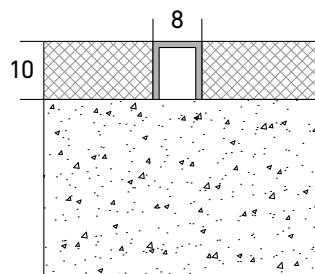

MTUFS-8-10