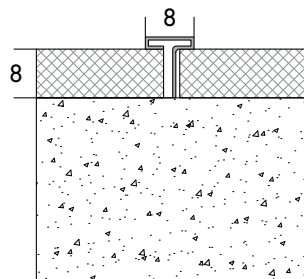

- 1 Trim for floors
- 2 Available in Stainless Steel 304, 316 and 316L finishes
- 3 Easy to install

Standard version	Height h [mm]	Visible Width vw [mm]	Standard Length l [meter]
MTTFS-8-5	5	8	2.7
MTTFS-8-6	6	8	2.7
MTTFS-8-8	8	8	2.7

### T Shape

MTTFS-8-5

MTTFS-8-6

MTTFS-8-8