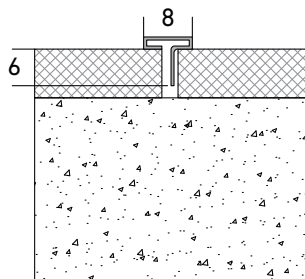

- 1 Trim for floors
- 2 Available in Stainless Steel 304, 316 and 316L finishes
- 3 Easy to install

Standard version	Height h [mm]	Visible Width vw [mm]	Standard Length l [meter]
MTTFS-8-5	5	8	2.7
MTTFS-8-6	6	8	2.7
MTTFS-8-8	8	8	2.7

Material Options

- Stainless Steel 304 Brushed Finished
- Stainless Steel 304 Mirrored Finished
- Stainless Steel 316 Brushed Finished
- Stainless Steel 316 Mirrored Finished
- Stainless Steel 316L Brushed Finished
- Stainless Steel 316L Mirrored Finished

T Shape

MTTFS-8-6

Standard color range

Bronze
 Rose Gold
 Champagne Gold

Actual finish might vary from the illustration. If required, colour sample will be provided for approval.