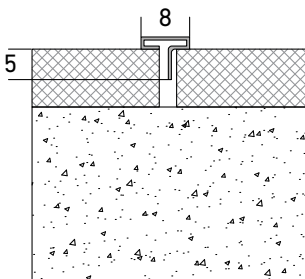

T Shape

MTTFS-8-5