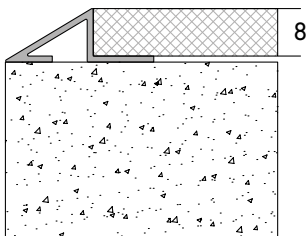

Dividing Strip "Z" Shape

MTZFS-8