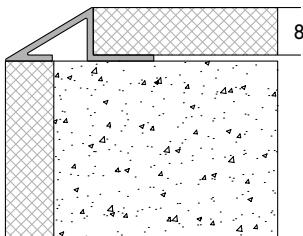

Dividing Strip "Z" Shape

MTZWS-8