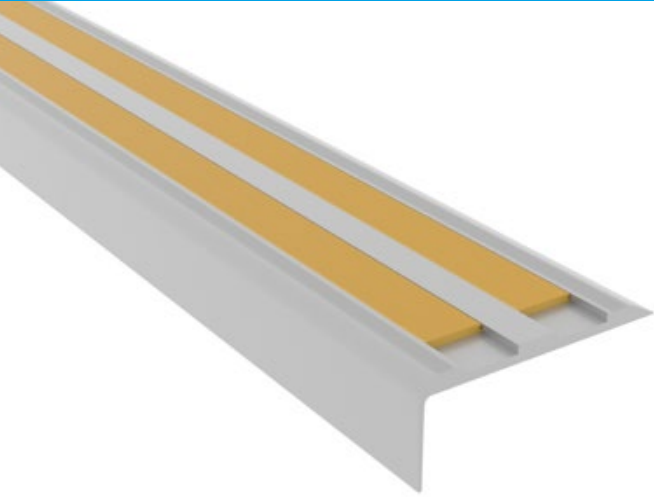

MSNCA-75

STAIR NOSING

MIGUTEC

TRIMS AND PROFILES

- 1 Step edge protection
- 2 Slip resistance
- 3 Visual contrast for step edge

Standard version	Height h [mm]	Visible Width vw [mm]	Standard Length l [meter]
MSNCA-75-30	30	75	2.7

Material Options

- Extruded Aluminum Alloy 6063-T6

Finish Options

- Available with different color of carborundum: Black, Grey, Beige