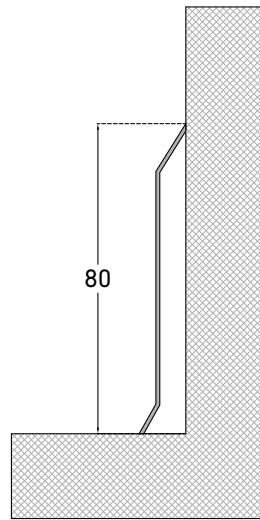

- 1 Skirting for floor
- 2 Available in Stainless Steel 304, 316 and 316L finishes
- 3 Easy to install

Standard version	Height h [mm]	Standard Length l [meter]
MSKSS-60	60	2.7
MSKSS-80	80	2.7
MSKSS-100	100	2.7

Material Options

- Stainless Steel 304 Brushed Finished
- Stainless Steel 304 Mirrored Finished
- Stainless Steel 316 Brushed Finished
- Stainless Steel 316 Mirrored Finished
- Stainless Steel 316L Brushed Finished
- Stainless Steel 316L Mirrored Finished

MSKSS-80

Standard color range

- Bronze
- Rose Gold
- Champagne Gold

Actual finish might vary from the illustration. If required, colour sample will be provided for approval.