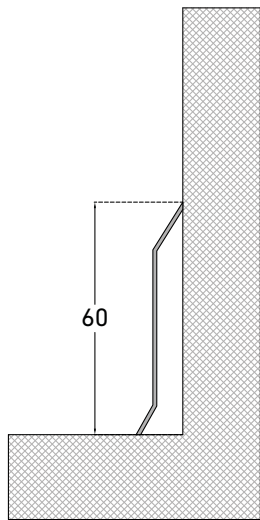

- 1 Skirting for floor
- 2 Available in Stainless Steel 304, 316 and 316L finishes
- 3 Easy to install

Standard version	Height h [mm]	Standard Length l [meter]
MSKSS-60	60	2.7
MSKSS-80	80	2.7
MSKSS-100	100	2.7

Material Options

- Stainless Steel 304 Brushed Finished
- Stainless Steel 304 Mirrored Finished
- Stainless Steel 316 Brushed Finished
- Stainless Steel 316 Mirrored Finished
- Stainless Steel 316L Brushed Finished
- Stainless Steel 316L Mirrored Finished

MSKSS-60

Standard color range

- Bronze
- Rose Gold
- Champagne Gold

Actual finish might vary from the illustration. If required, colour sample will be provided for approval.