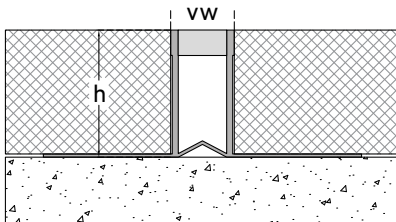

Standard color range

M Black - 1101	M Grey - 1301	M Grey - 2302	M Grey - 5365	M Grey - 5305
M Grey - 9369	M White - 2512	M Grey - 6366	M Beige - 1971	M Beige - 5975
M Beige - 6954	M Beige - 11011	M Beige - 1901		

Actual finish might vary from the illustration. If required, colour sample will be provided for approval.