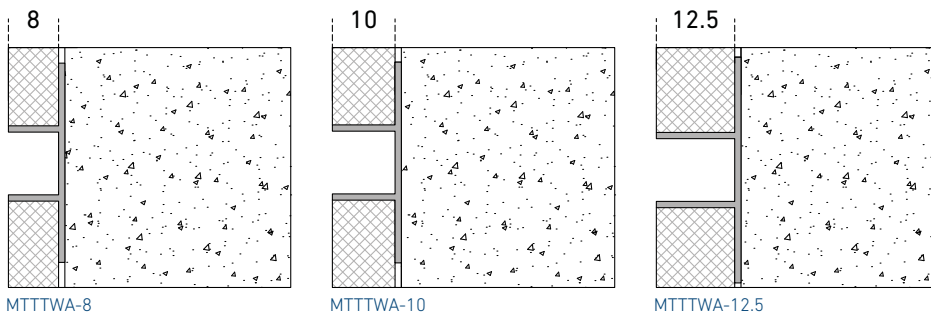

Finish Options

- Colored anodized
- Powder coat