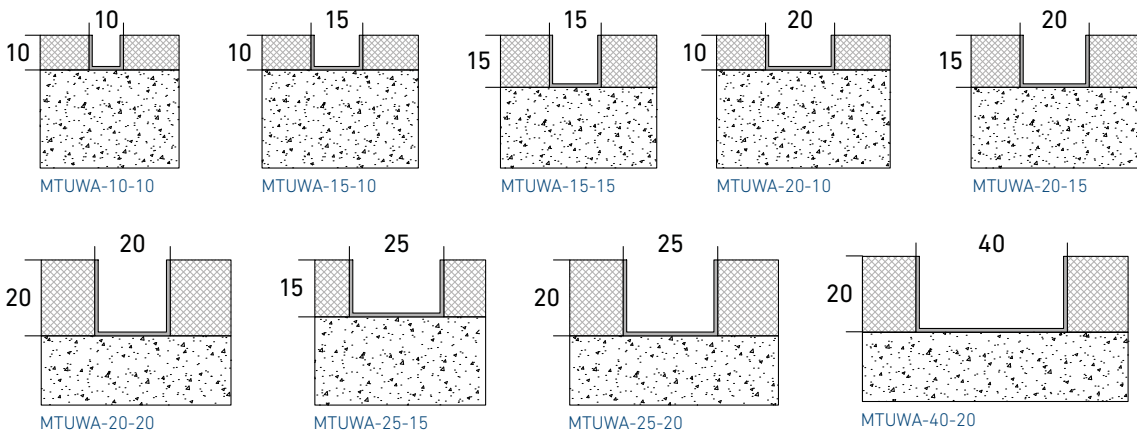

Finish Options

- Colored anodized
- Powder coat

Standard color range

- Matt Silver
- Polished Silver
- Champ Brush
- Bronze Matt
- Bronze Matt
- Matt Black
- Polish Bronze
- Polish Gold
- Matt Gold

Actual finish might vary from the illustration. If required, colour sample will be provided for approval.