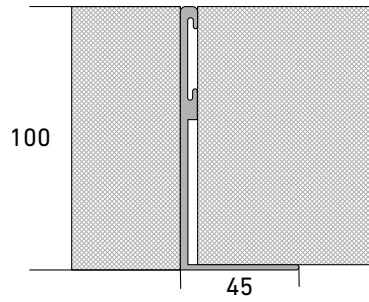

MTLGFA-100

Standard color range

- Matt Silver
- Polished Silver
- Champ Brush
- Bronze Matt
- Bronze Matt
- Matt Black
- Polish Bronze
- Polish Gold
- Matt Gold

Actual finish might vary from the illustration. If required, colour sample will be provided for approval.