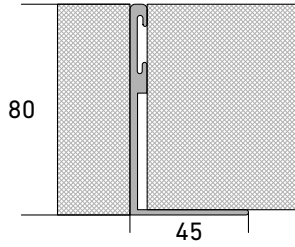

- 1 Trim for floors
- 2 Highly durable
- 3 Easy to install

Standard version	Height h [mm]	Standard Length l [meter]
MTLGFA-65	65	2.7
MTLGFA-80	80	2.7
MTLGFA-100	100	2.7

Material Options

- Extruded Aluminum

Finish Options

- Colored anodized

MTLGFA-80

Standard color range

- Matt Silver
- Polished Silver
- Champ Brush
- Bronze Matt
- Bronze Matt
- Matt Black
- Polish Bronze
- Polish Gold
- Matt Gold

Actual finish might vary from the illustration. If required, colour sample will be provided for approval.